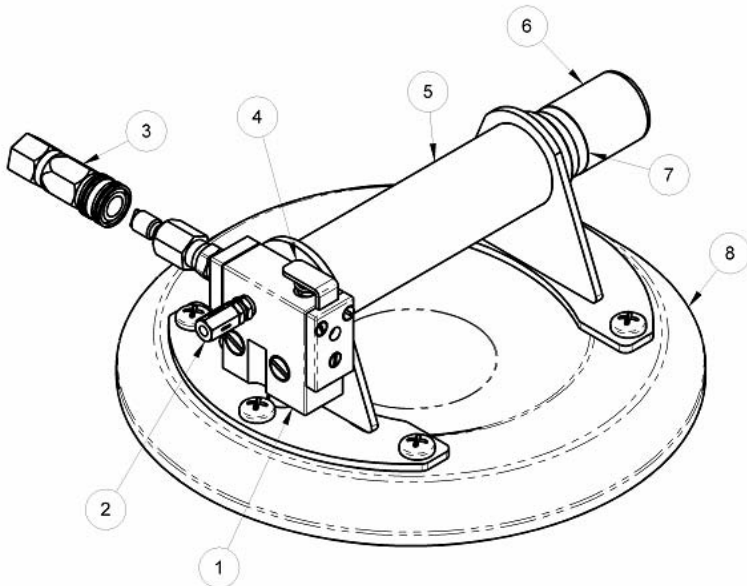

THE HAND CUPS CHOSEN BY PROFESSIONALS.

With the capacity for nearly any manual lift, Wood's Powr-Grip® hand-held vacuum cups are rugged and dependable.

- Continuous vacuum supply
- No repumping required
- Ideal for light production
- Pick and place loads

MODEL: N4950AIR
CAPACITY: 85 LBS [39 KG]
PAD CAP: 85 LBS [39 KG]
WEIGHT: 3 LBS [1.5 KG] (approx)
OPERATING POWER: Compressed Air, 3 SCFM
[85 liters/minute] @ 80 psi
[550 kPa]

Special
Introductory
Price
\$200.00

1. Venturi Block
2. Check Valve
3. Quick Connect Coupler
4. Release Mechanism
5. Handle
6. Plunger
7. Red-Line Vacuum Indicator
8. Vacuum Pad

Based on product information at time of printing.